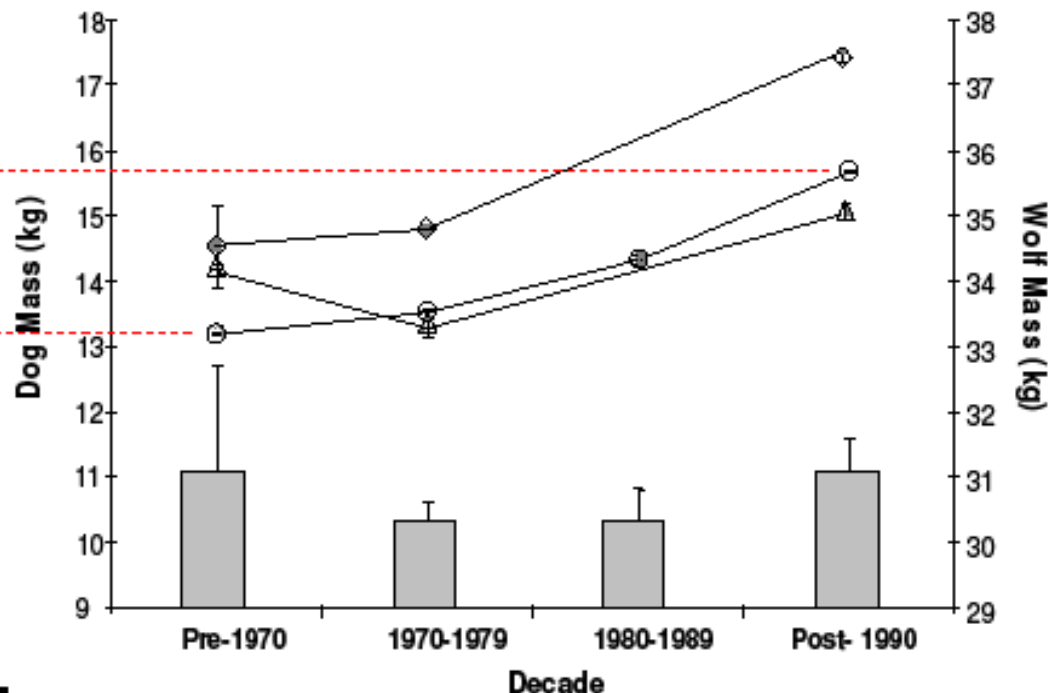

AVERAGE DOG WEIGHT- CENTRAL AUSTRALIA

>2.5kg+ rise in the average weight of wild dogs captured in Central Australia

An
Increase of
21%

Bringing out the mongrel in the Australian Dingo-
Spencer et al. *Wildl Res.* (submitted June 08)