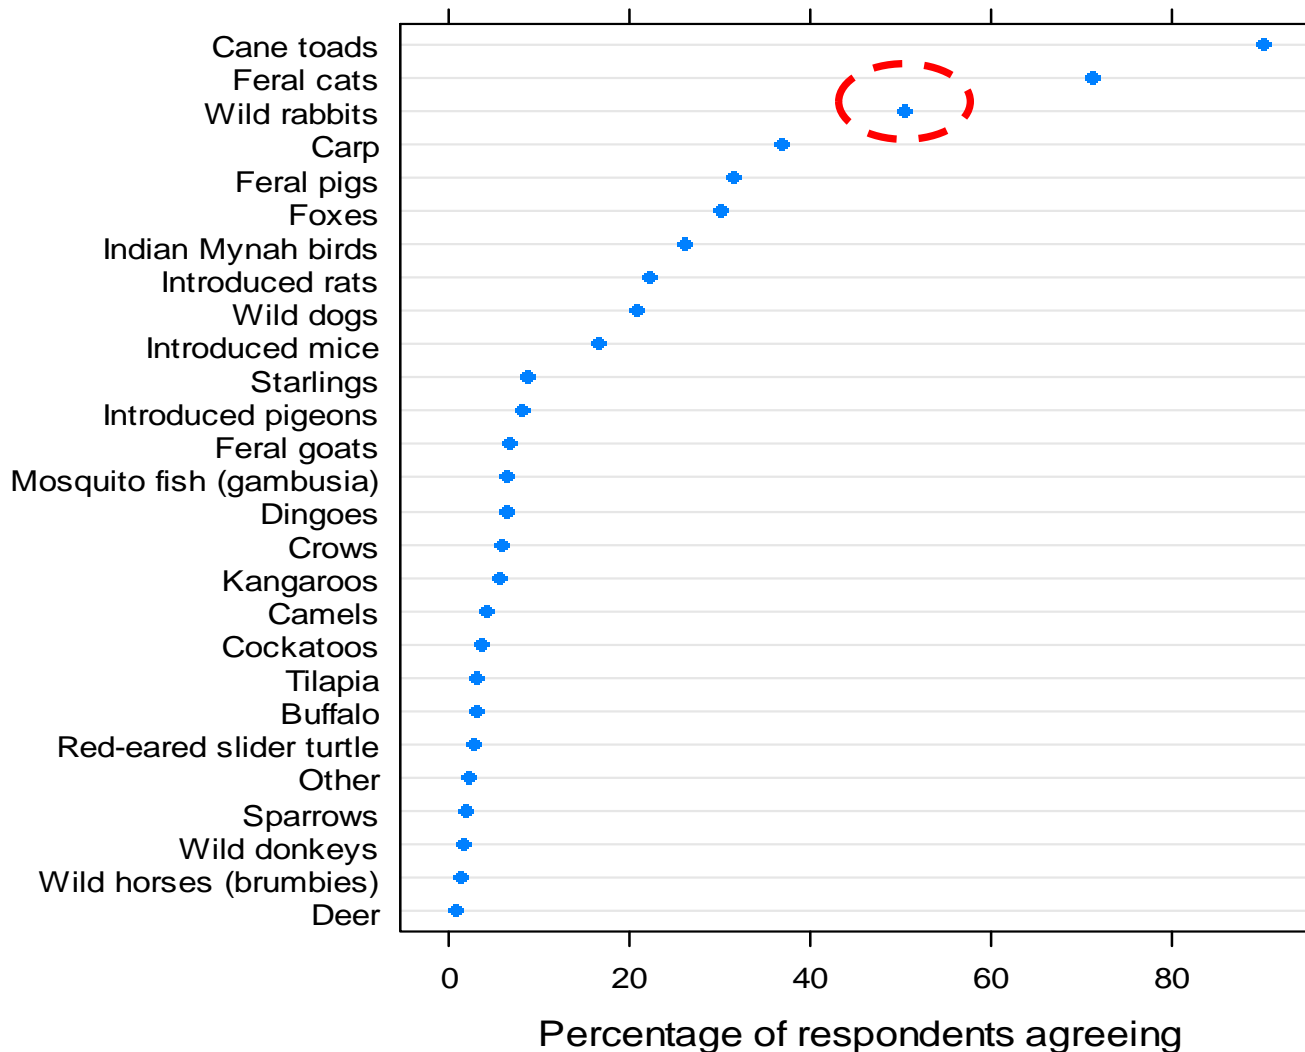

Invasive Animals Cooperative Research Centre

Nature's pain threshold is lower than grazier's

General rule of thumb:

Above 1 rabbit/ha general regeneration of palatable native plants is impeded. However, for some native species (eg. Bulokes) this figure is more likely to be 0.5 rabbit/ha.

Together, create and apply solutions

Invasive Animals Cooperative Research Centre

RHD

Together, create and apply solutions

Invasive Animals Cooperative Research Centre

Public perceptions of 'pests'

Wild dogs in Australia are getting bigger

- Dogs in Central Australia today are 21% bigger than before 1970;
- Dogs in Southern Australia today are 24% bigger than before 1970;
- “Super dingoes” are developing in areas of high hybridisation, especially the Great Dividing Range.