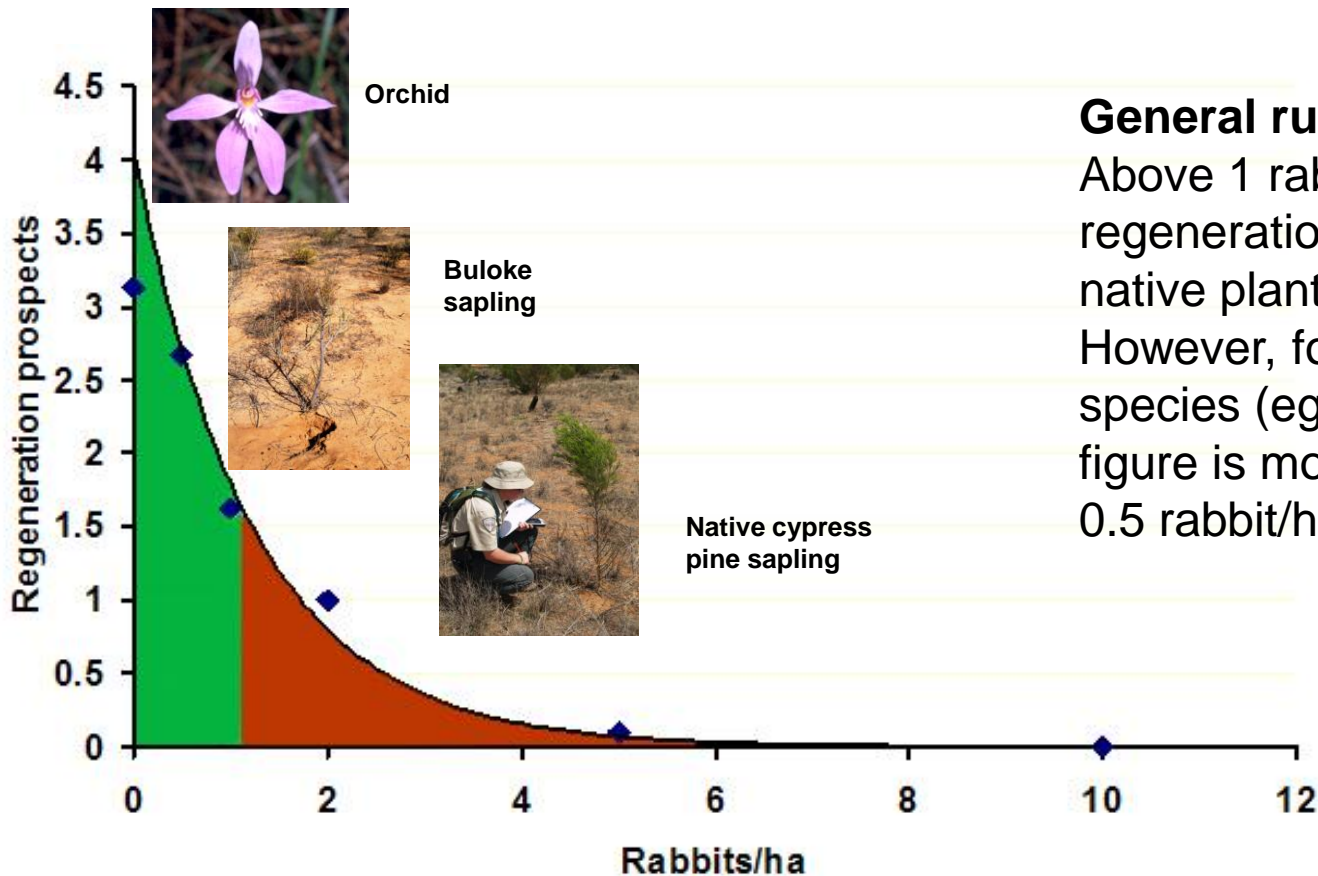

Invasive Animals Cooperative Research Centre

Nature's pain threshold is lower than grazier's

General rule of thumb:

Above 1 rabbit/ha general regeneration of palatable native plants is impeded. However, for some native species (eg. Bulokes) this figure is more likely to be 0.5 rabbit/ha.